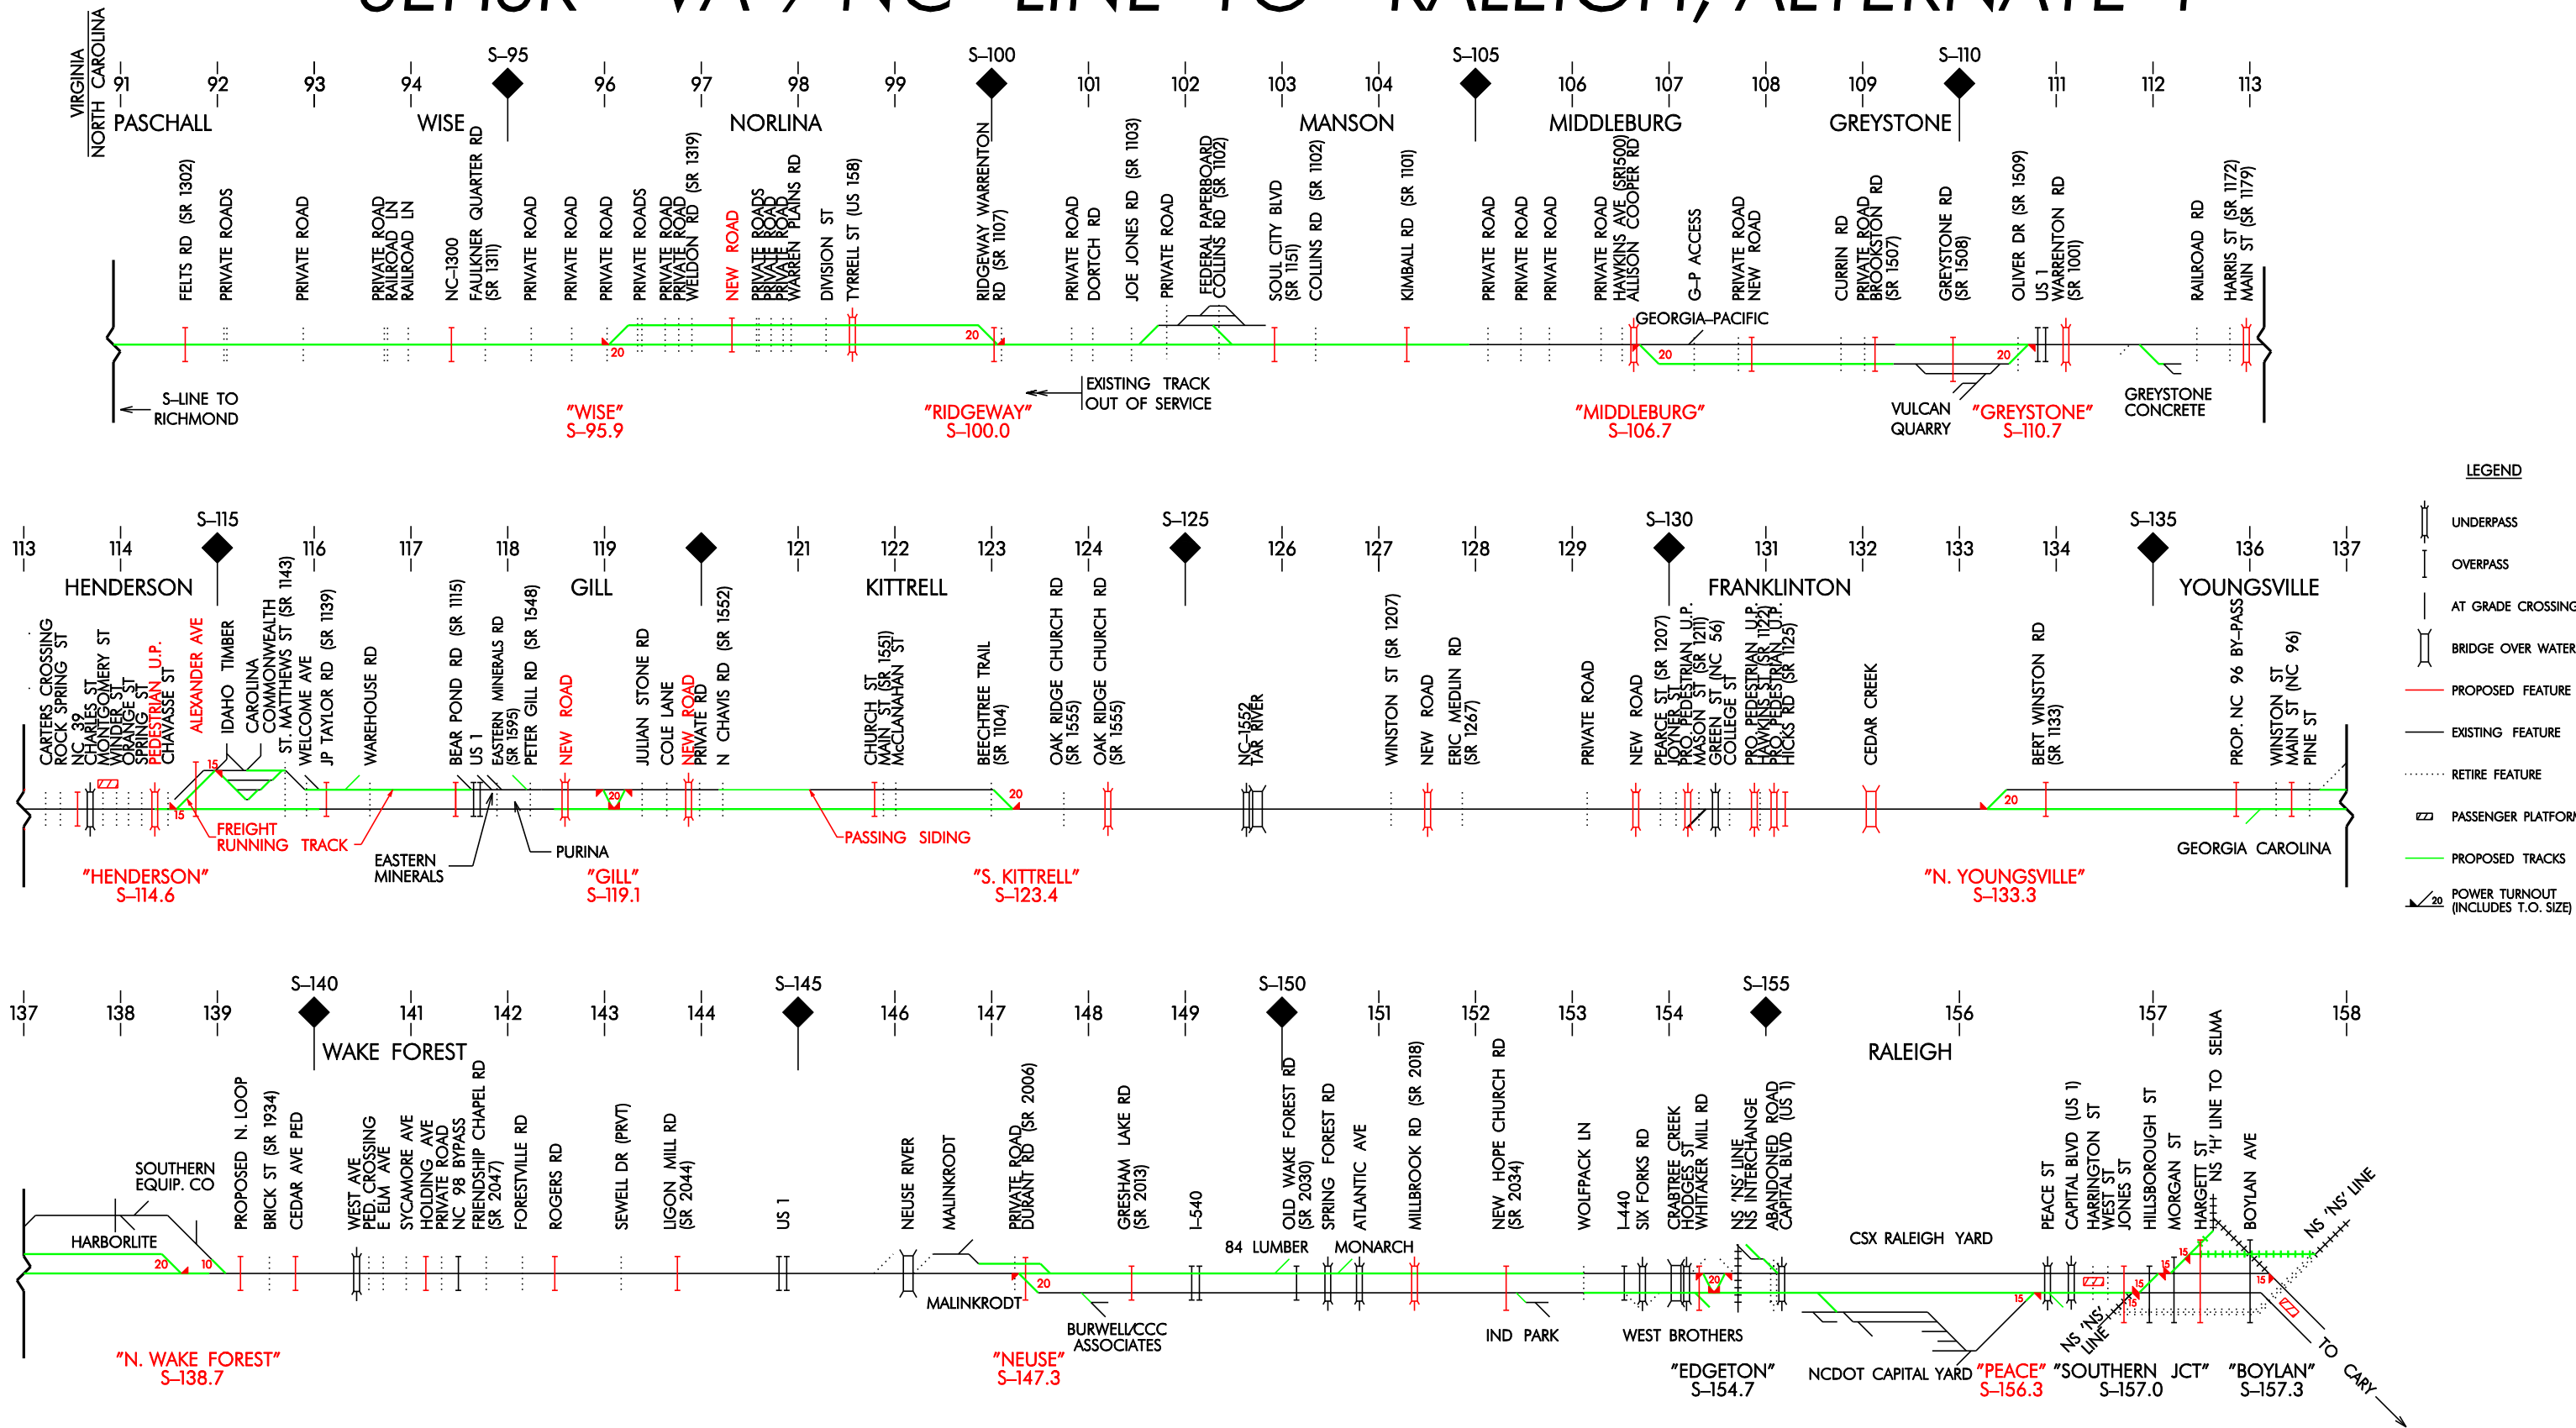

SEHSR- VA / NC LINE TO RALEIGH, ALTERNATE 1

PRELIMINARY; SUBJECT TO CHANGE
05-01-2009